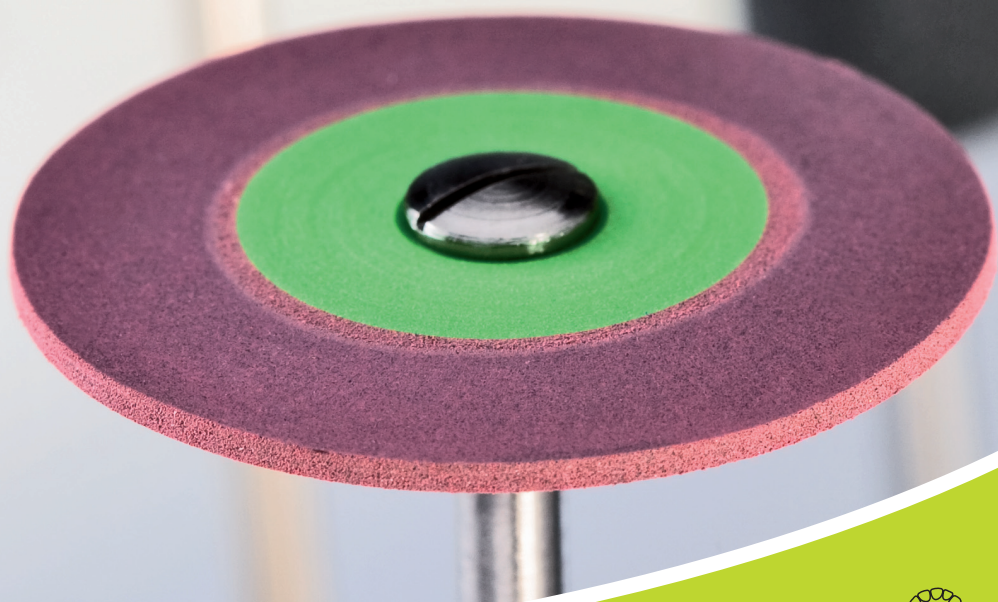

laboratory