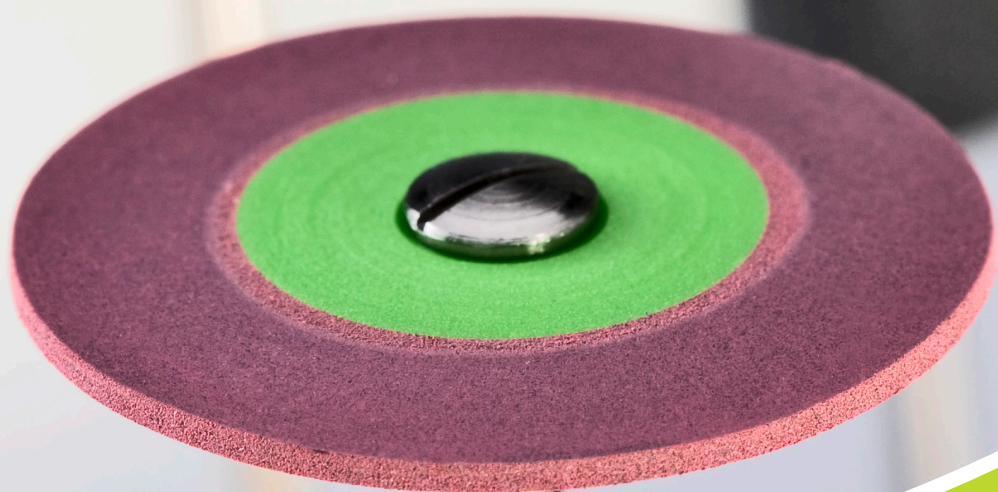

jota instruments
POLISHERS AND BRUSHES

**Comprehensive and complete assortment for
perfect high gloss polishing**

- › Flexible and durable polishers
- › Comprehensive range of brushes
- › Heat build-up minimised during polishing
- › Polishing paste and emulsions available separately

jota bestseller POLISHERS AND BRUSHES

9801M.HP.260	
1166.HP.220	
9572M.HP.100	
9310F.HP.050	
1121.HP.220	

Lowest possible heat build-up on all materials guarantees perfect working conditions.

The JOTA polisher and brush assortment has a large selection to deal with any polishing task on every material. Studies demonstrably show that high gloss polished surfaces increase the lifespan of any restoration.

The JOTA polisher and brush assortment is matched to suit common dental materials. Lowest possible heat build-up on all materials guarantees perfect working conditions – from superior fine trimming to high gloss polishing.

Apart from a large selection of different miniature brushes, JOTA also has polishers in its programme.

Polishing pastes and a high gloss emulsion round off the JOTA polishing range.

High quality products