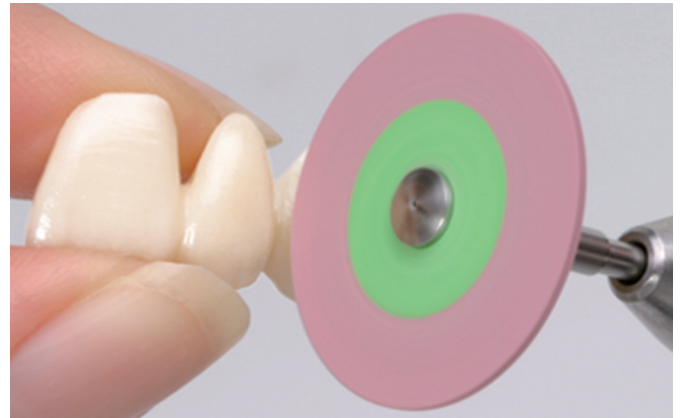

jota instruments
POLISHERS AND BRUSHES

**Comprehensive and complete assortment for
perfect high gloss polishing**

- › Flexible and durable polishers
- › Comprehensive range of brushes
- › Heat build-up minimised during polishing
- › Polishing paste and emulsions available separately

jota bestseller POLISHERS AND BRUSHES

9801M.HP.260	
1166.HP.220	
9572M.HP.100	
9310F.HP.050	
1121.HP.220	

Lowest possible heat build-up on all materials guarantees perfect working conditions.

The JOTA polisher and brush assortment has a large selection to deal with any polishing task on every material. Studies demonstrably show that high gloss polished surfaces increase the lifespan of any restoration.

The JOTA polisher and brush assortment is matched to suit common dental materials. Lowest possible heat build-up on all materials guarantees perfect working conditions – from superior fine trimming to high gloss polishing.